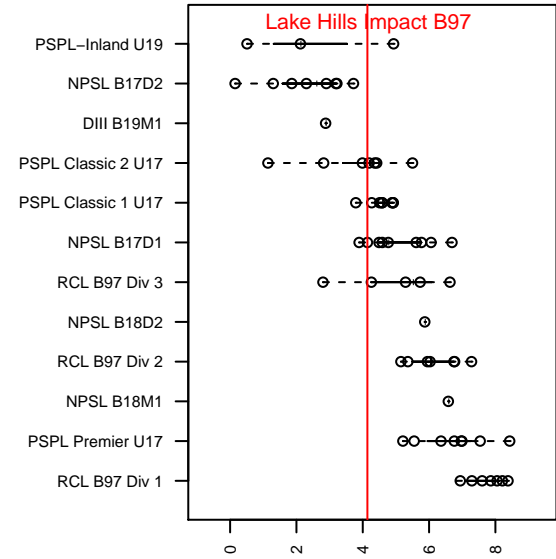

Lake Hills Impact B97

Lake Hills SC
 Bellevue, WA
 B97 total strength=1465
 attack=10.57 defense=9.52
 fall league = NPSL B17D1

alt names used:
 LAKE HILLS IMPACT B97 (USA)
 Lake Hills Impact B97
 2014 Lake Hills Impact B97

Venues played:
 2014 Crossfire Select Cup BU17 Gold
 2014 Bigfoot Gold U17
 2014 NPSL B17D1
 2014 Founders Cup B97

Lake Hills Impact B97
 Dots are actual minus expected GF (blue circles) and GA (red triangles).
 Blue line is smoothed change in attack strength. Red is smoothed change in defense strength.

**attack and defense variance (black dot)
relative to other teams
and top 10 in region**

**attack and defense rating
relative to others at age
and all opponents in last 13 months**

Performance relative to 13 month average